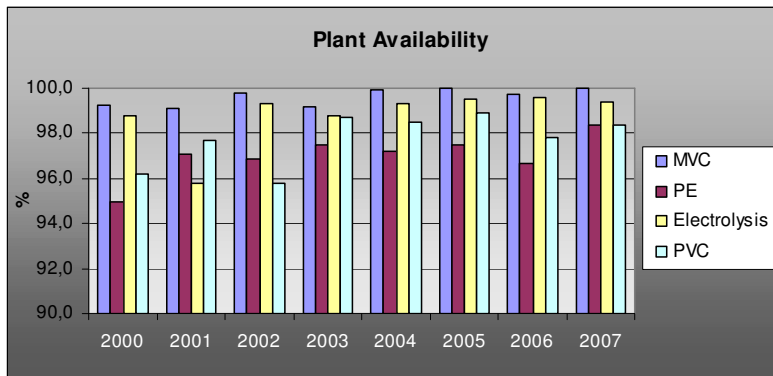

Achieving Good Results:

PLANT AVAILABILITY