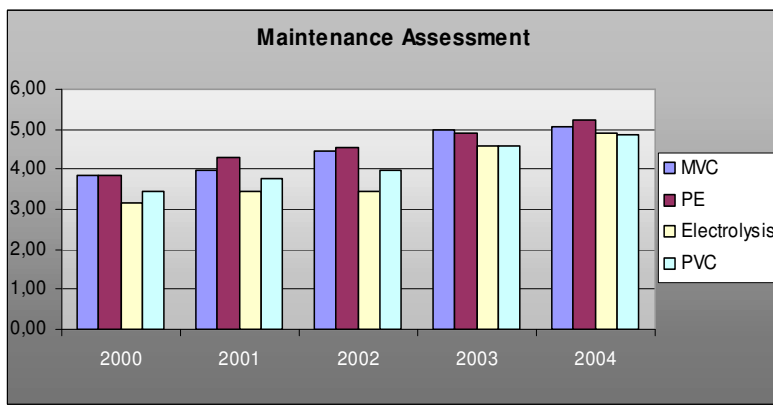

MAINTENANCE ASSESSMENT